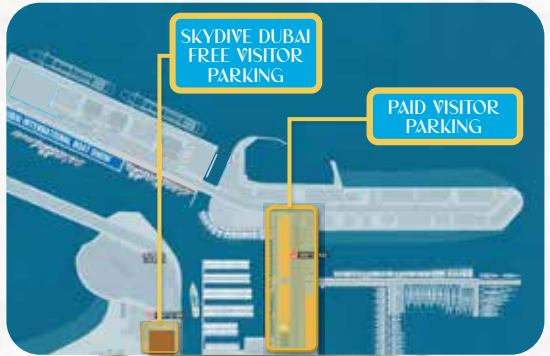

Dubai Abra:

Ship ahoy! Our Dubai Abra frequently depart from the FREE parking at Skydive Dubai.

DRIVING

FREE and ample parking is available at Skydive Dubai. From here, our frequent water taxis or shuttles will bring you to the show in style.

Location:
Skydive Parking

Scan the QR Code to
get the parking location

TRAM

Use our free shuttle service from Mina Seyahi tram station to the Dubai Harbour.

Location:
Mina Seyahi
Tram Station

Time:
Tram Schedule

Arriving at Dubai Harbour

FREE PARKING

Park at the free visitors parking at Skydive Dubai and take one of the free shuttle services towards DIBS (Bus or Water Taxi)

SKYDIVE DUBAI
FREE VISITOR
PARKING

PAID VISITOR
PARKING

PAID PARKING

Park & Ride from Dubai Harbour Paid Parking and take our free shuttle bus service to the show.

SCAN QR CODE
FOR REGISTRATION

boatshowdubai.com